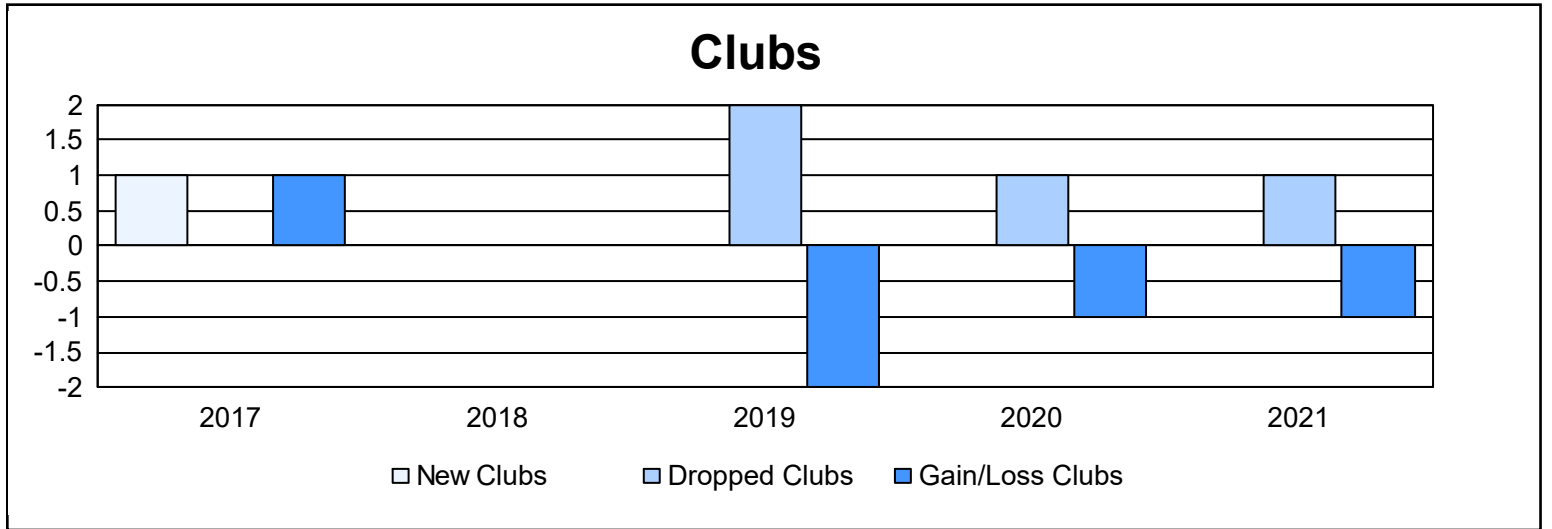

Year	New Clubs	Dropped Clubs	Gain/ Loss Clubs	New Members	Charter Members	Reinstate Members	Transfer Members	Total Member Added	Total Members Dropped	Gain/ Loss Members
2016-2017	1	0	1	113	24	1	2	140	108	32
2017-2018	0	0	0	113	0	6	4	123	185	-62
2018-2019	0	2	-2	87	1	5	3	96	131	-35
2019-2020	0	1	-1	72	0	1	2	75	106	-31
2020-2021	0	1	-1	45	0	3	4	52	159	-107
<b>Average</b>	<b>0</b>	<b>1</b>	<b>-1</b>	<b>86</b>	<b>5</b>	<b>3</b>	<b>3</b>	<b>97</b>	<b>138</b>	<b>-41</b>

### Membership Composition June 2021 Cumulative