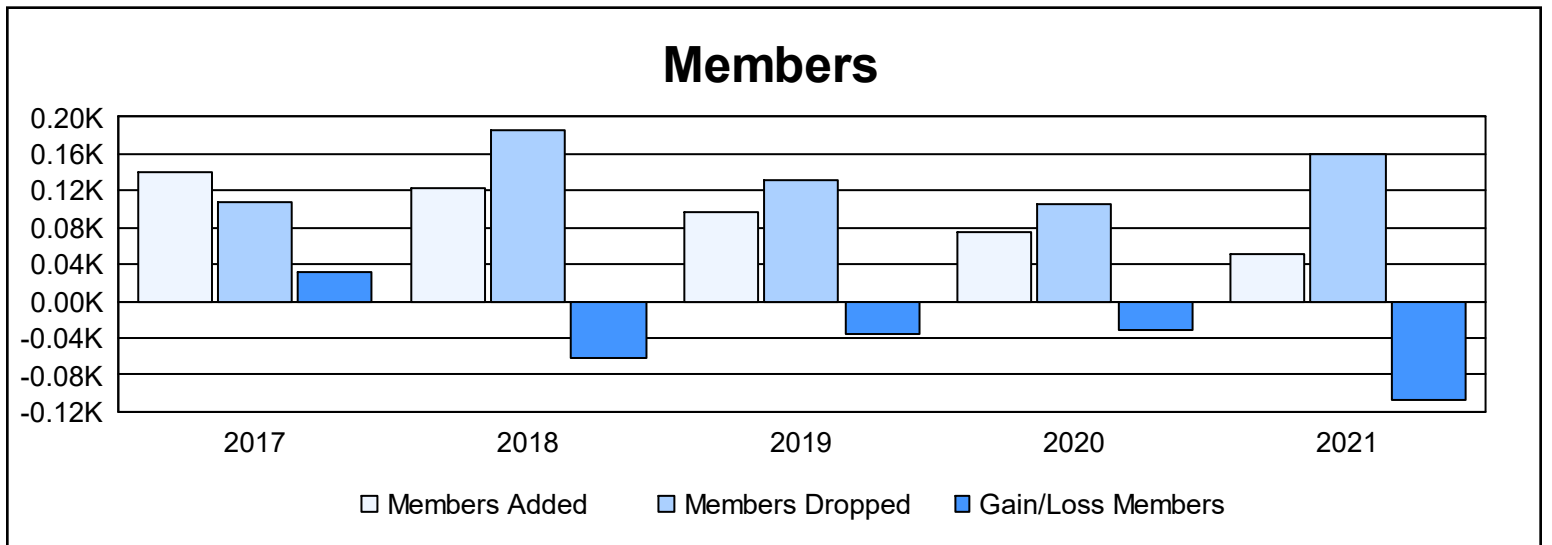

Year	New Clubs	Dropped Clubs	Gain/ Loss Clubs	New Members	Charter Members	Reinstate Members	Transfer Members	Total Member Added	Total Members Dropped	Gain/ Loss Members
2016-2017	1	0	1	113	24	1	2	140	108	32
2017-2018	0	0	0	113	0	6	4	123	185	-62
2018-2019	0	2	-2	87	1	5	3	96	131	-35
2019-2020	0	1	-1	72	0	1	2	75	106	-31
2020-2021	0	1	-1	45	0	3	4	52	159	-107
<b>Average</b>	<b>0</b>	<b>1</b>	<b>-1</b>	<b>86</b>	<b>5</b>	<b>3</b>	<b>3</b>	<b>97</b>	<b>138</b>	<b>-41</b>

### Membership Composition June 2021 Cumulative